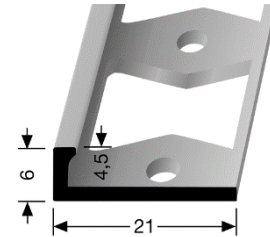

# Product specification sheet

- **Profile type:**

**302 G**

- **Description:** edge trim, perforated (including fixing holes), made of aluminium
- **Application:** for straight installation of ceramics, resilient and textile floor coverings, for fully bonded floorings
- **Length of the profile:** 2.50 m
- **Width of the profile:** 21.0 mm
- **Width of visible edge:** 2.0 mm
- **Gauge:** 4.5 mm
- **Alloy of the profile:** AlMgSi0,5F22
- **Anodized colours:** **F4** silver, **F5** gold, **F9** sand, **F6** bronze
- **Additional colours:** **F3** aluminium polished, **F0** aluminium nature
- **Fixing:** with appropriate adhesive
- **Additional materials:** this profile type is as well available in brass (F7) and in stainless steel (F8). See separate product specification sheet.