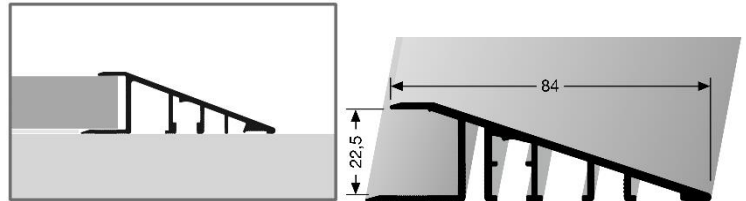

# Product specification sheet

- **Profile Type:**

**266**

- **Description:**

ramp profile, undrilled  
for flooring of 22 – 22.5 mm

- **Length of the profile:**

3.15 m

- **Width of the profile:**

visible from top 84 mm

- **Height of the profile:**

inside gap 22.5 mm

- **Alloy:**

AlMgSi0,5F22

- **Anodized colours:**

F4 silver

- **Additional details:**

With sealing lip and plastic connectors

- **Laying:**

Fixation with the floor, loose lay installation

- **Accessories:**

prefinished 90° corners with connectors

The indicated data are typical or average values, but are not assured attributes. This product is not subject to the Construction Products Regulation.